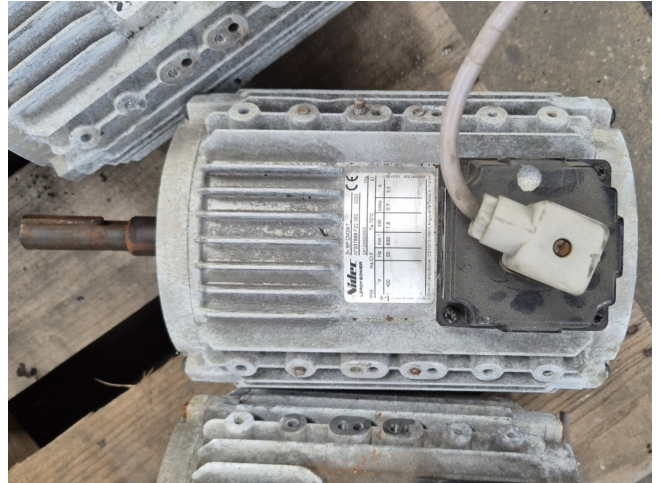

Carrier CM29/T

Specifications

Brand	Carrier
Type	CM29/T
Power (kW)	1,8
Speed (RPM)	930
Size & Weight	180x260x370 mm (LxWxH)
Remarks	Y.o.b. 2022
Stock	3

Description

Used Carrier CM29/T

Used Nidec / Carrier CM29/T fan with the following specifications: 50 Hz - 1,8 kW - 930 RPM - 5,5 A.